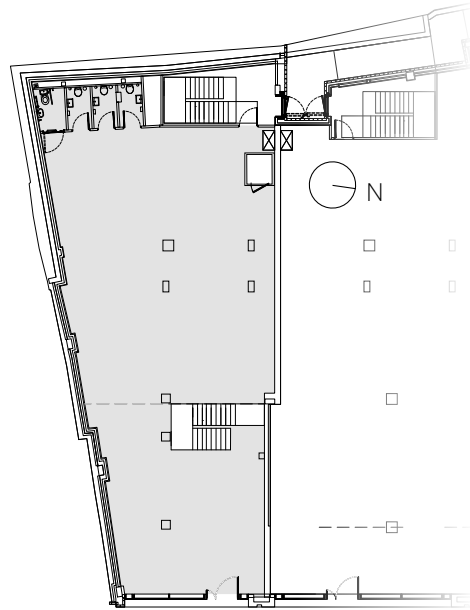

CALLY YARD

CALEDONIAN
ROAD N7

GROUND FLOOR

Unit 1A / Unit 1B

9,684 ft² / 900 m²

FIRST FLOOR

Unit 1A / Unit 1B

4,266 ft² / 396 m²

CALLY YARD

CALEDONIAN
ROAD N7

GROUND FLOOR

Unit 1C

2,537 ft² / 236 m²

MEZZANINE

Unit 1C

2,165 ft² / 201 m²