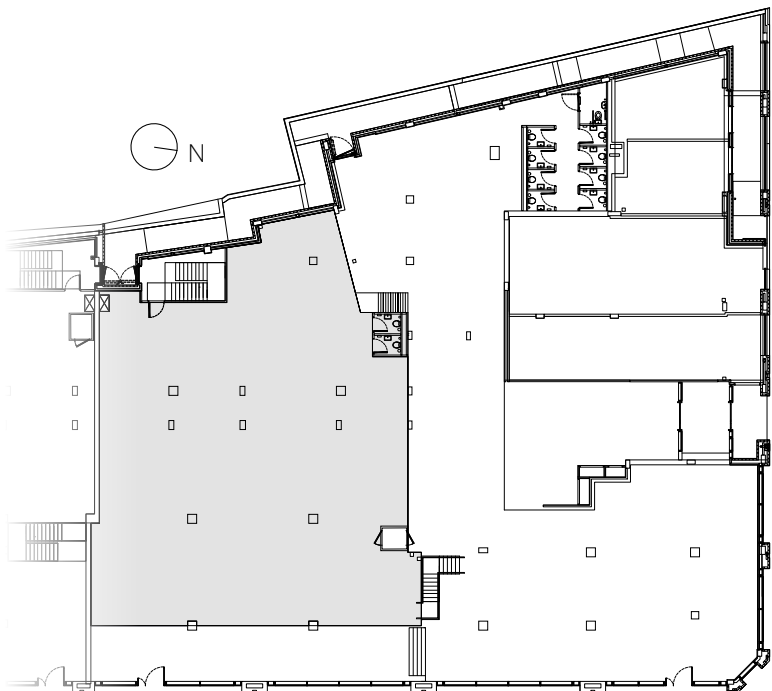

CALLY YARD

CALEDONIAN
ROAD N7

GROUND FLOOR

Unit 1A / Unit 1B

9,684 ft² / 900 m²

FIRST FLOOR

Unit 1A / Unit 1B

4,266 ft² / 396 m²

CALLY YARD

CALEDONIAN
ROAD N7

GROUND FLOOR

Unit 1C

2,537 ft² / 236 m²

MEZZANINE

Unit 1C

2,165 ft² / 201 m²