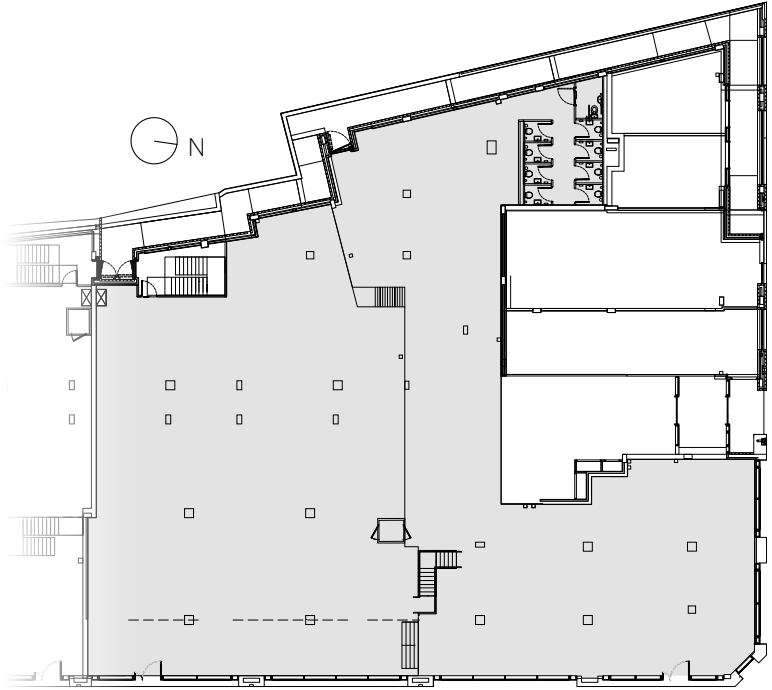

CALLY YARD

CALEDONIAN
ROAD N7

GROUND FLOOR

Unit 1A / Unit 1B

9,684 ft² / 900 m²

FIRST FLOOR

Unit 1A / Unit 1B

4,266 ft² / 396 m²

CALLY YARD

CALEDONIAN
ROAD N7

GROUND FLOOR

Unit 1C

2,537 ft² / 236 m²

MEZZANINE

Unit 1C

2,165 ft² / 201 m²