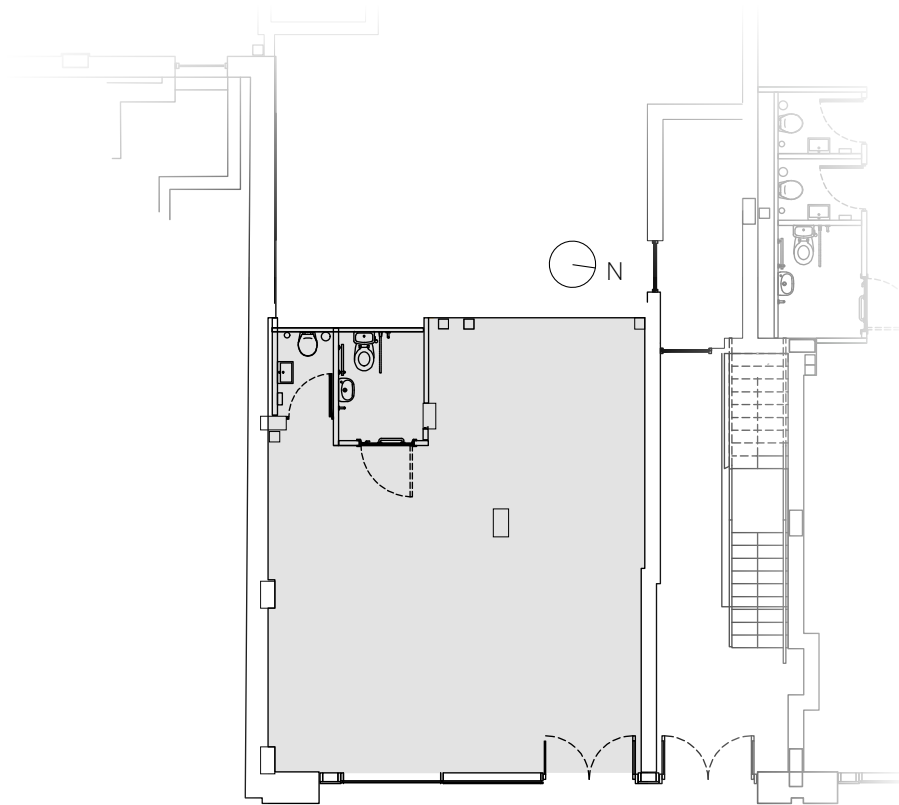

## GROUND FLOOR

Unit 3A

597 ft<sup>2</sup> / 56 m<sup>2</sup>

[CALLYYARD.CO.UK](http://CALLYYARD.CO.UK)