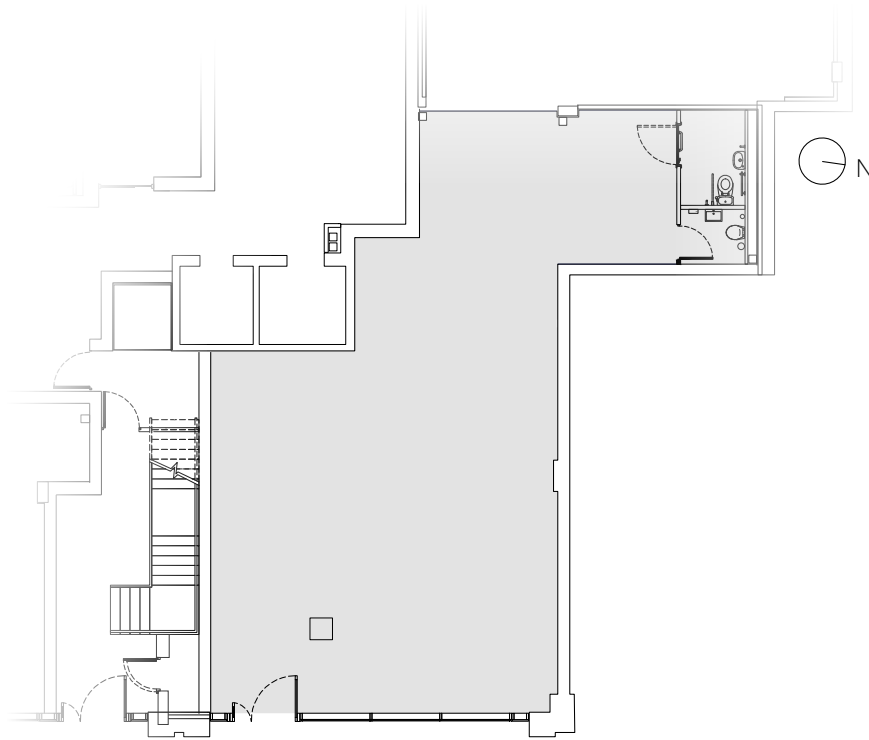

CALLY YARD

CALEDONIAN
ROAD N7

GROUND FLOOR

Unit 6B

1,307 ft² / 121 m²

CALLYARD.CO.UK