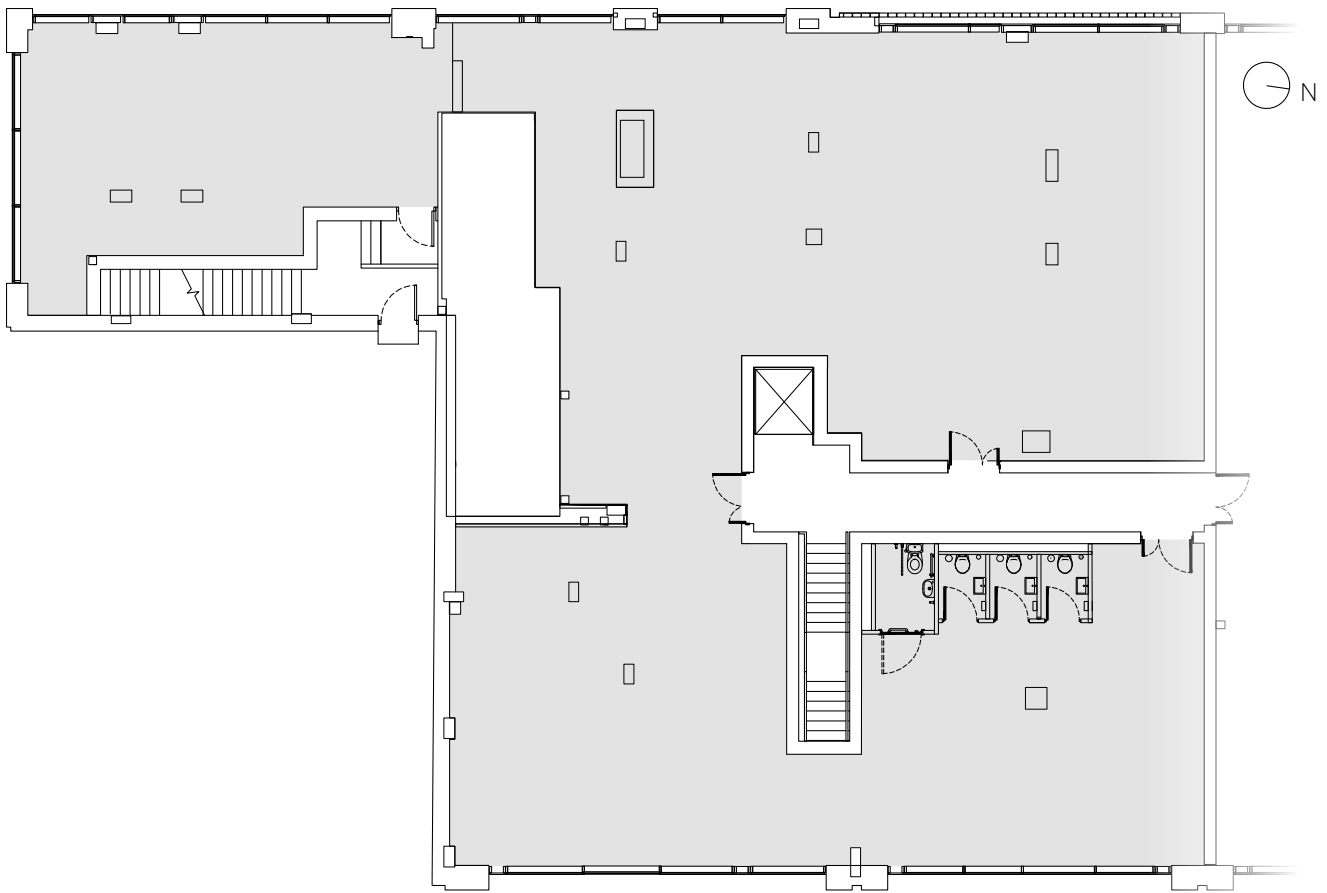

CALLY YARD

CALEDONIAN
ROAD N7

FIRST FLOOR

Unit 3C

4,219.4 ft² / 392 m²

CALLYARD.CO.UK