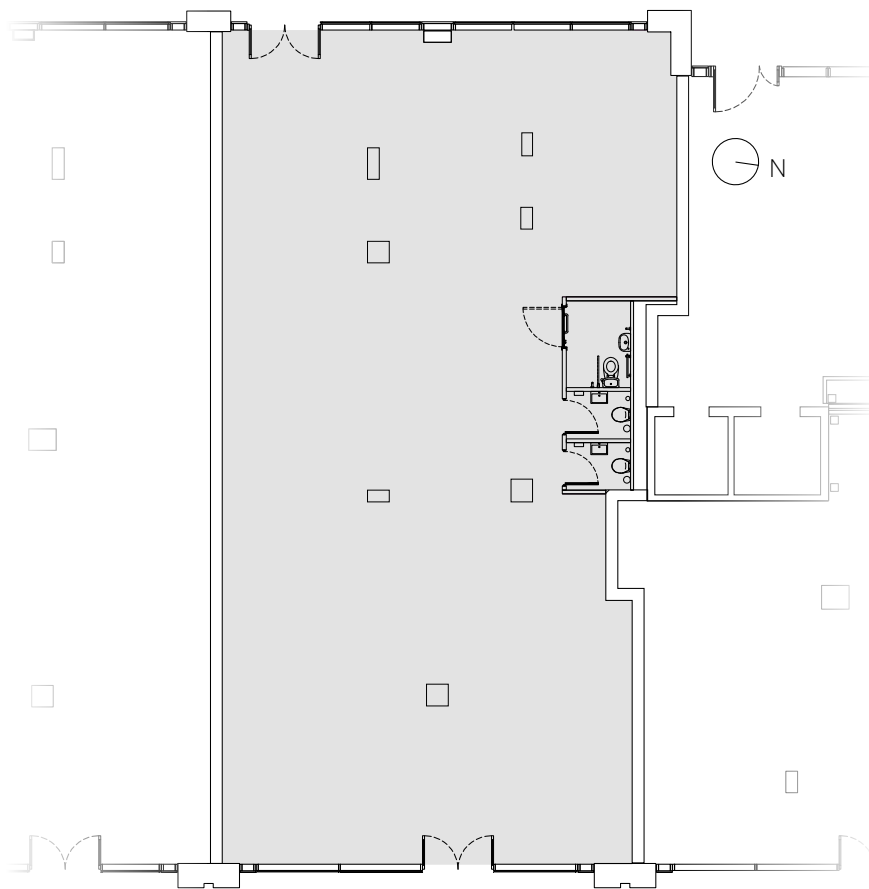

CALLY YARD

CALEDONIAN
ROAD N7

GROUND FLOOR

Unit 4A

2,284 ft² / 212 m²

CALLYARD.CO.UK