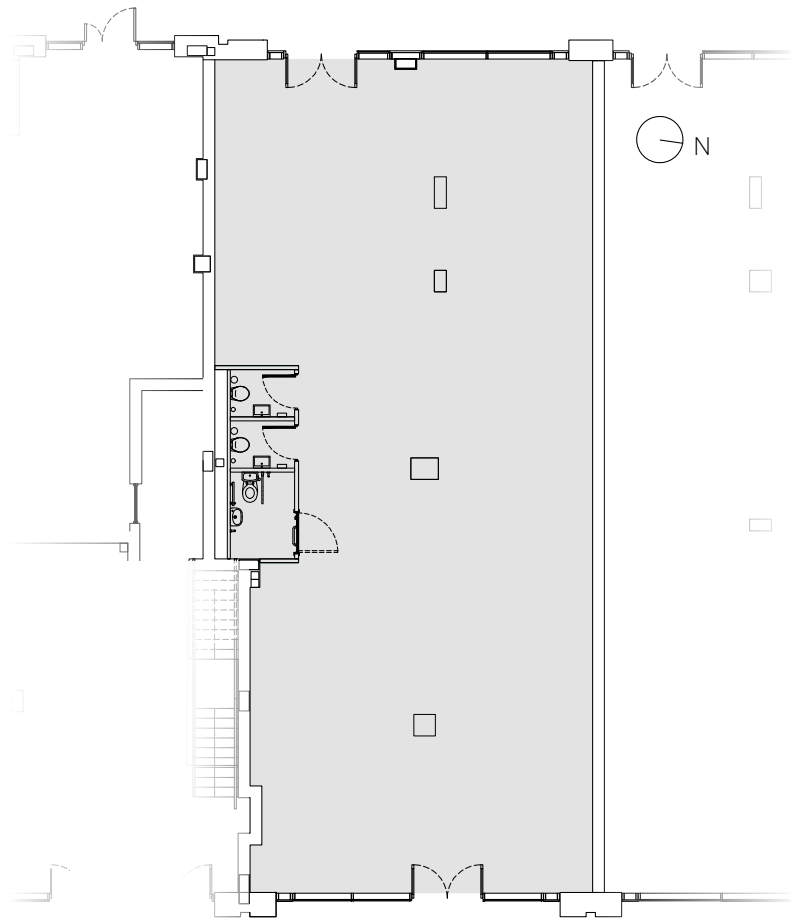

CALLY YARD

CALEDONIAN
ROAD N7

GROUND FLOOR

Unit 3B

1,946 ft² / 181 m²

CALLYYARD.CO.UK