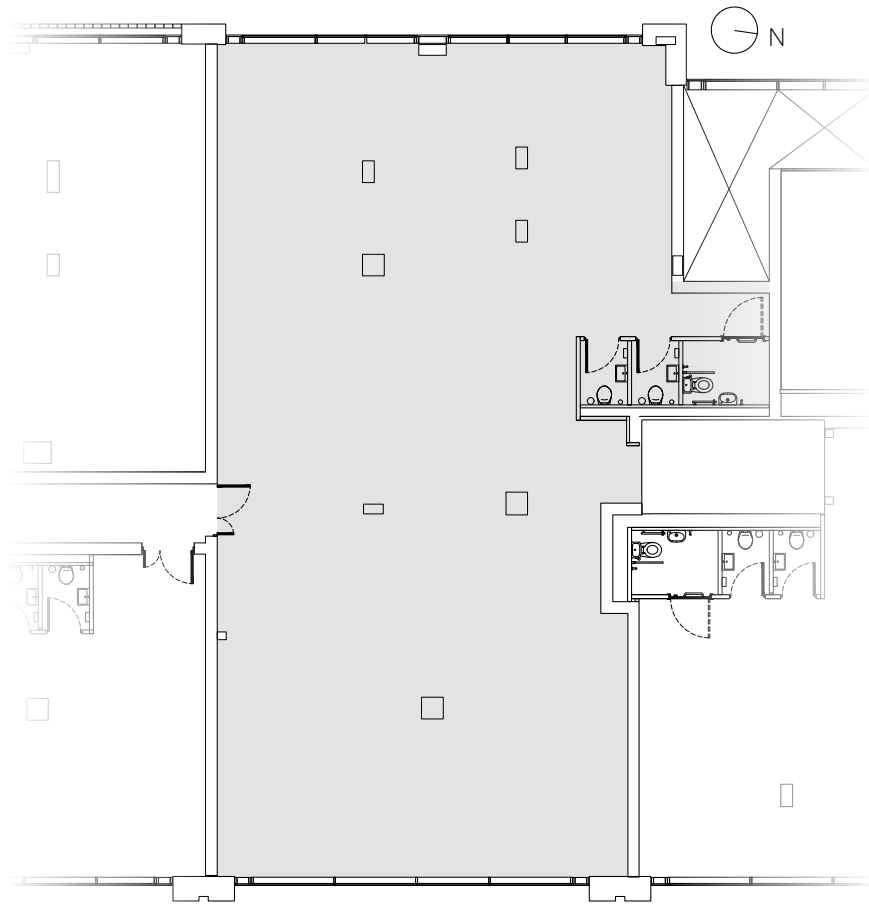

CALLY YARD

CALEDONIAN
ROAD N7

FIRST FLOOR

Unit 4C

2,400.3 ft² / 223 m²

CALLYYARD.CO.UK