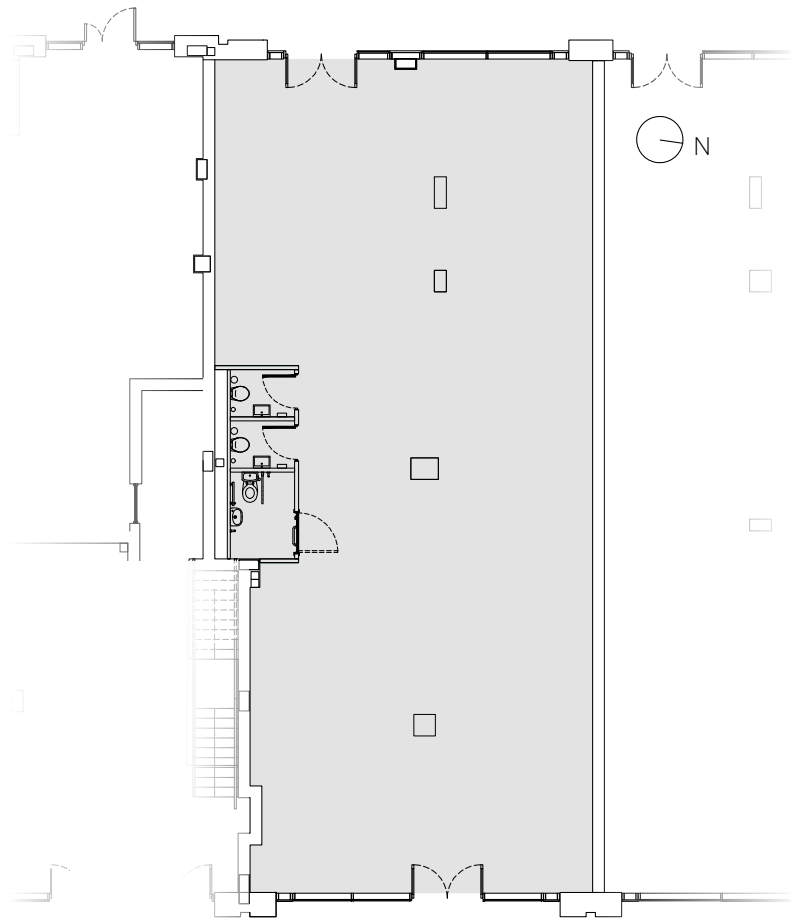

CALLY YARD

CALEDONIAN
ROAD N7

GROUND FLOOR

Unit 3A

614 ft² / 57 m²

CALLYARD.CO.UK

CALLY YARD

CALEDONIAN
ROAD N7

GROUND FLOOR

Unit 3B

1,970 ft² / 183 m²

CALLYYARD.CO.UK

CALLY YARD

CALEDONIAN
ROAD N7

GROUND FLOOR

Unit 4A

2,314 ft² / 215 m²

CALLYARD.CO.UK

CALLY YARD

CALEDONIAN
ROAD N7

GROUND FLOOR

Unit 4B

1,162 ft² / 108 m²

CALLYARD.CO.UK

CALLY YARD

CALEDONIAN
ROAD N7

GROUND FLOOR

Unit 5A

1,690 ft² / 157 m²

CALLYYARD.CO.UK

CALLY YARD

CALEDONIAN
ROAD N7