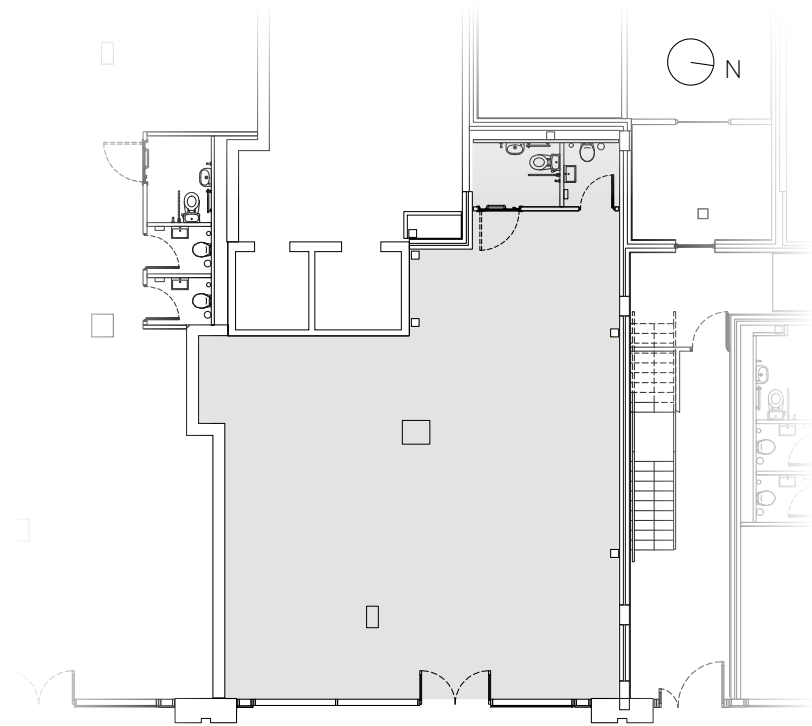

CALLY YARD

CALEDONIAN
ROAD N7

GROUND FLOOR

Unit 4B

1,146 ft² / 107 m²

CALLYYARD.CO.UK