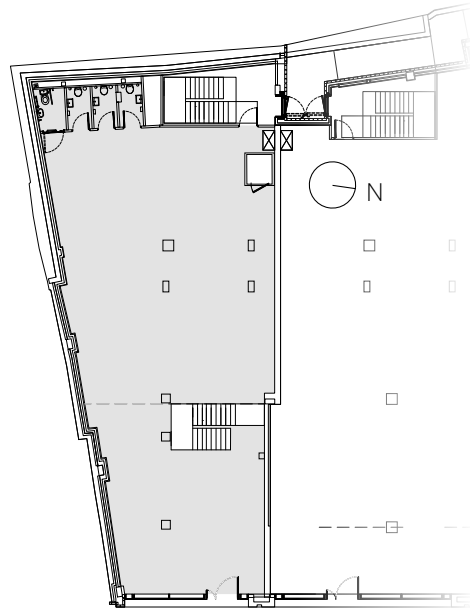

CALLY YARD

CALEDONIAN
ROAD N7

GROUND FLOOR

Unit 1C

2,537 ft² / 236 m²

MEZZANINE

Unit 1C

2,165 ft² / 201 m²