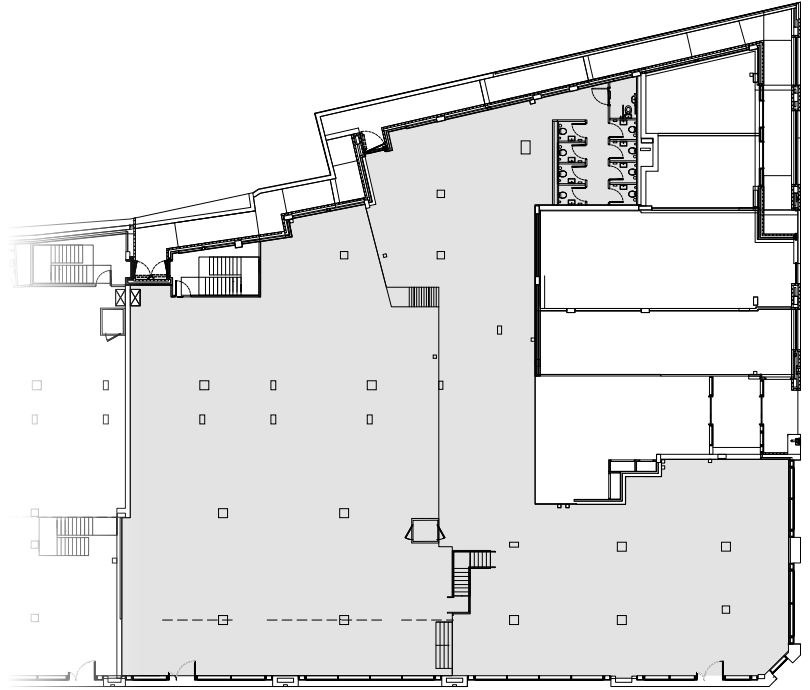

CALLY YARD

CALEDONIAN
ROAD N7

GROUND FLOOR

Unit 1A / Unit 1B

9,720 ft² / 903 m²

MEZZANINE

Unit 1A / Unit 1B

4,322 ft² / 401 m²

CALLY YARD

CALEDONIAN
ROAD N7

GROUND FLOOR

Unit 1C

2,298 ft² / 213 m²

MEZZANINE

Unit 1C

1,749 ft² / 163 m²