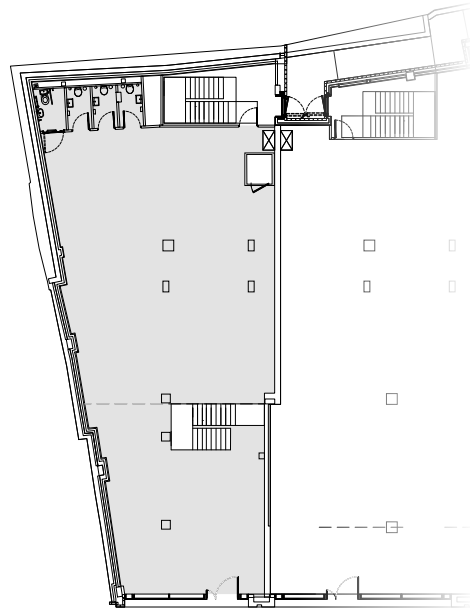

CALLY YARD

CALEDONIAN
ROAD N7

GROUND FLOOR

Unit 1A / Unit 1B

9,720 ft² / 903 m²

MEZZANINE

Unit 1A / Unit 1B

4,322 ft² / 401 m²

CALLY YARD

CALEDONIAN
ROAD N7

GROUND FLOOR

Unit 1C

2,298 ft² / 213 m²

MEZZANINE

Unit 1C

1,749 ft² / 163 m²