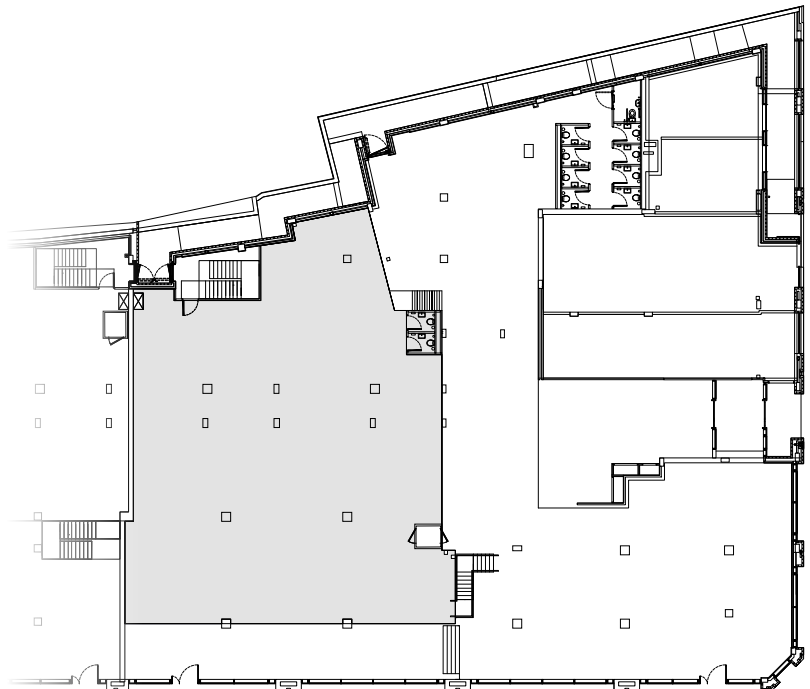

CALLY YARD

CALEDONIAN
ROAD N7

GROUND FLOOR

Unit 1A / Unit 1B

9,720 ft² / 903 m²

MEZZANINE

Unit 1A / Unit 1B

4,322 ft² / 401 m²

CALLY YARD

CALEDONIAN
ROAD N7

GROUND FLOOR

Unit 1C

2,298 ft² / 213 m²

MEZZANINE

Unit 1C

1,749 ft² / 163 m²