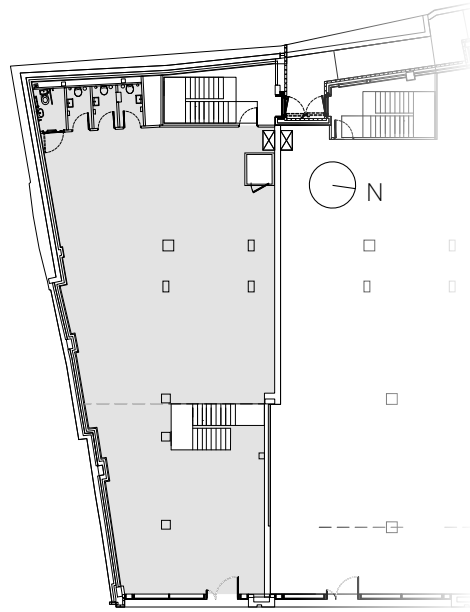

CALLY YARD

CALEDONIAN
ROAD N7

GROUND FLOOR

Unit 1C

2,537 ft² / 236 m²

MEZZANINE

Unit 1C

2,165 ft² / 201 m²