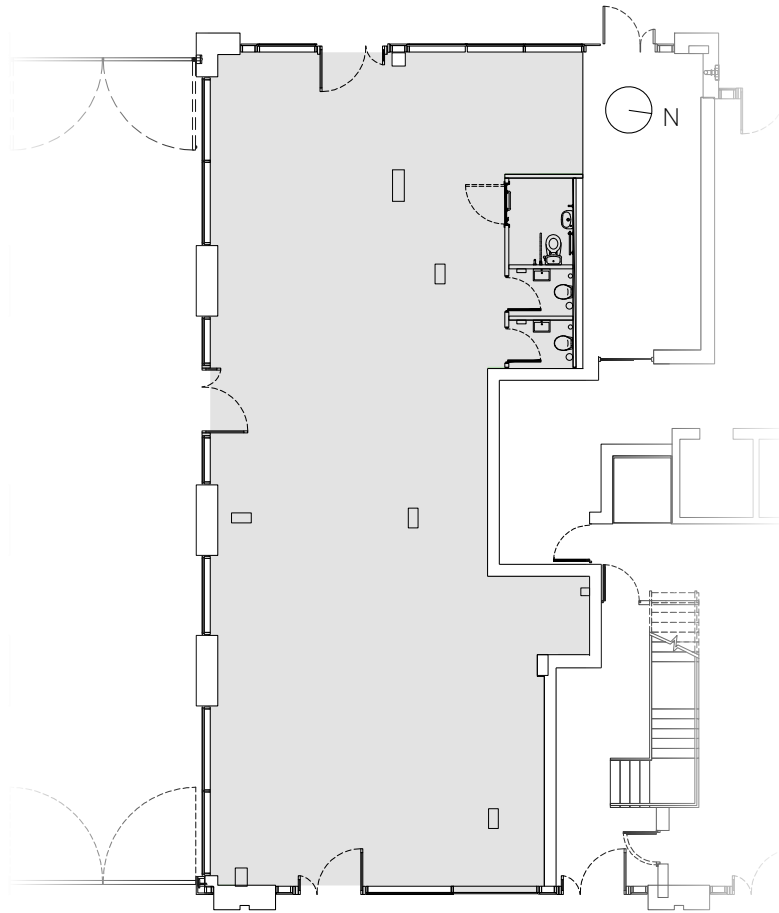

CALLY YARD

CALEDONIAN
ROAD N7

GROUND FLOOR

Unit 6A

1,798 ft² / 167 m²

CALLYYARD.CO.UK