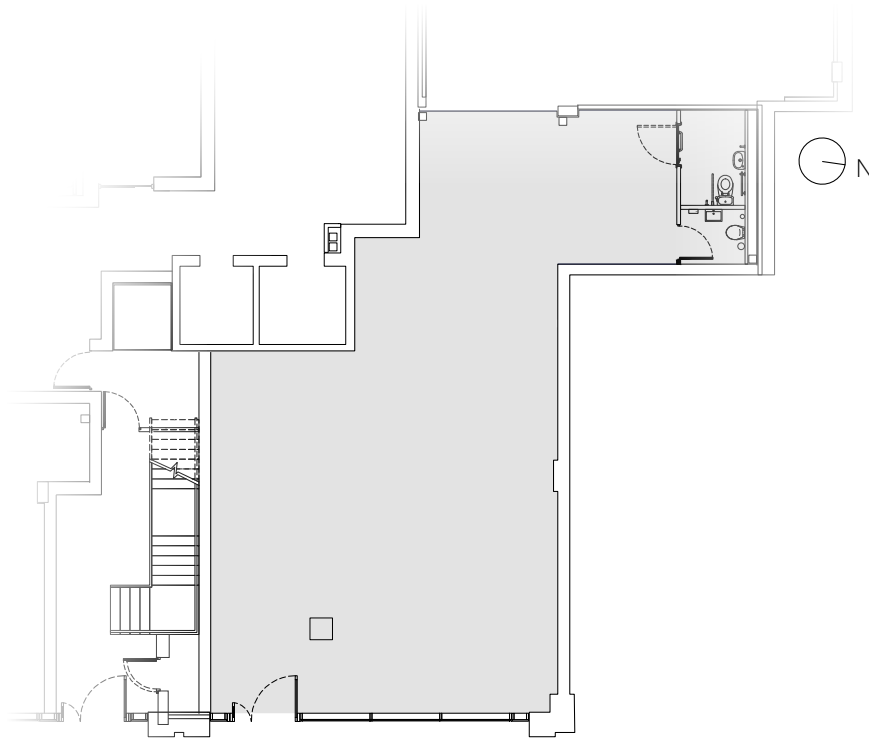

CALLY YARD

CALEDONIAN
ROAD N7

GROUND FLOOR

Unit 6B

1,259 ft² / 117 m²

CALLYARD.CO.UK