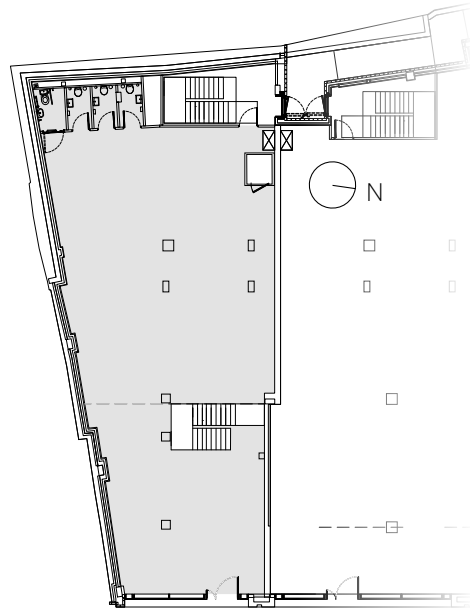

CALLY YARD

CALEDONIAN
ROAD N7

GROUND FLOOR

Unit 1C

2,489 ft² / 231 m²

MEZZANINE

Unit 1C

2,122 ft² / 197 m²