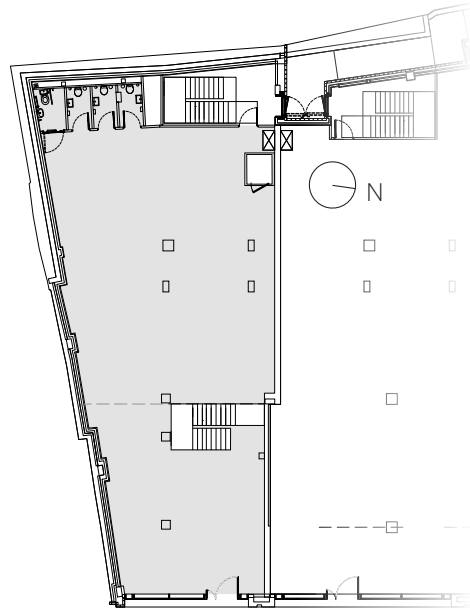

CALLY YARD

CALEDONIAN
ROAD N7

GROUND FLOOR

Unit 1C

2,309 ft² / 214.5 m²

MEZZANINE

Unit 1C

2,123 ft² / 197.2 m²